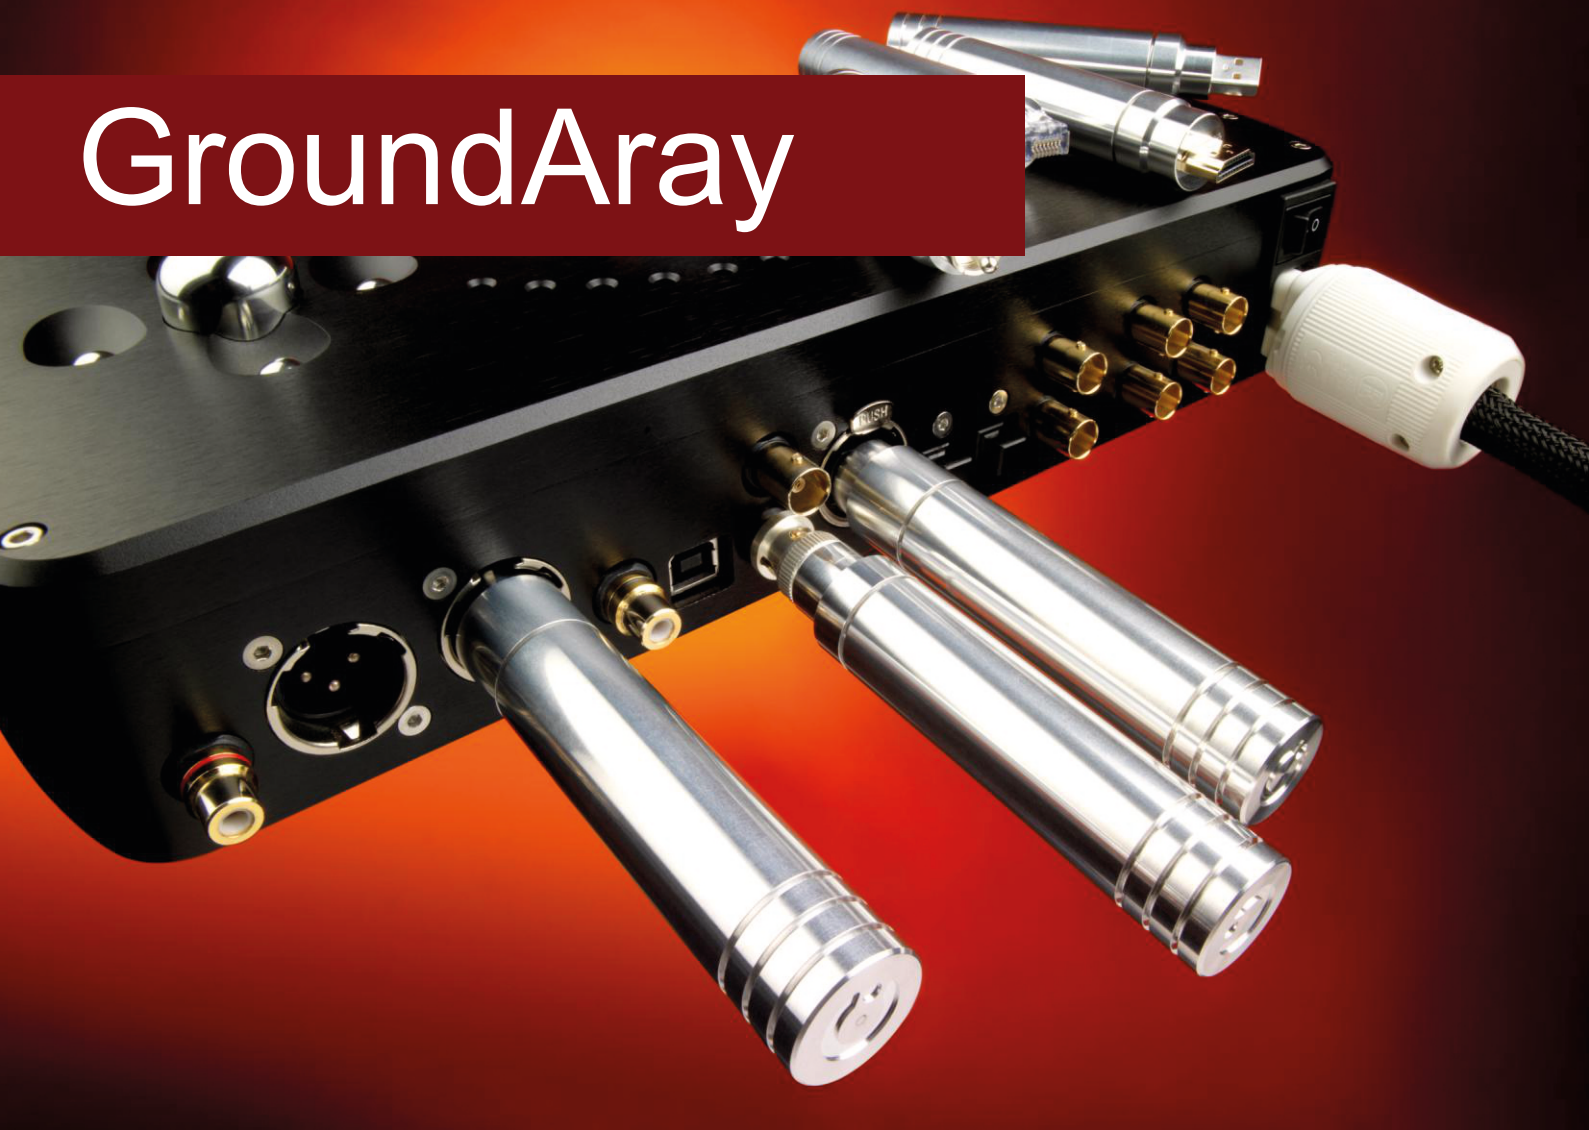

S6

34990 Kč

M6

64990 Kč

GroundArray

GroundArray

ChordOhmic Ground ARAY- RCA

14990 Kč